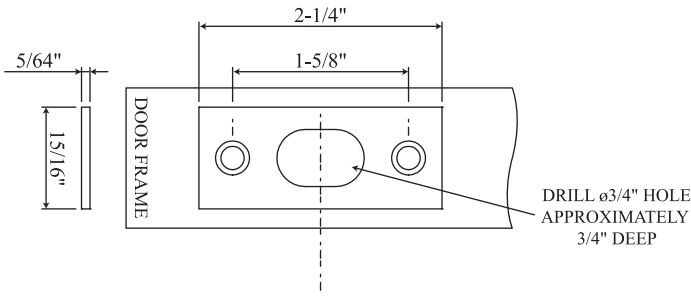

UL 197 Flushbolt

HOLLOW METAL DOOR & FRAME TEMPLATE

**DRAWING IS
NOT TO SCALE**

NOTE: All Screws Supplied are
#8-32 X 3/4" Combination
Thread Screws