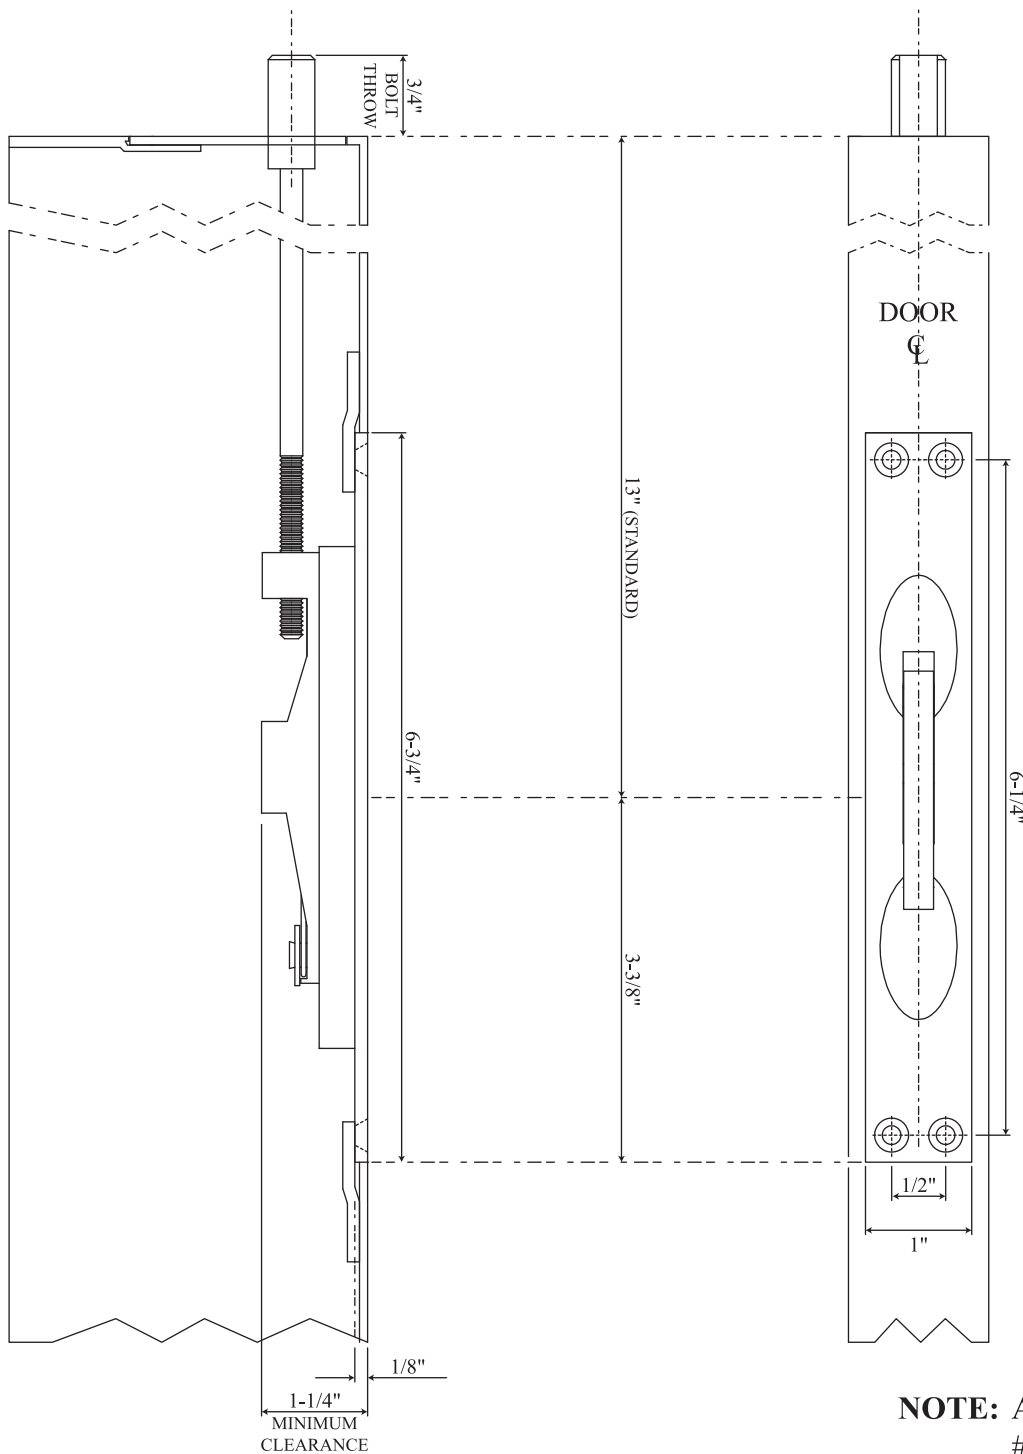

UL 197 Flushbolt

HOLLOW METAL DOOR & FRAME TEMPLATE

**DRAWING IS
NOT TO SCALE**

NOTE: All Screws Supplied are
#8-32 X 3/4" Combination
Thread Screws