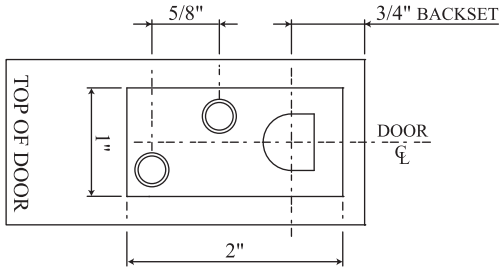

UL 197 Flushbolt

HOLLOW METAL DOOR & FRAME TEMPLATE

**DRAWING IS
NOT TO SCALE**

NOTE: All Screws Supplied are
#8-32 X 3/4" Combination
Thread Screws