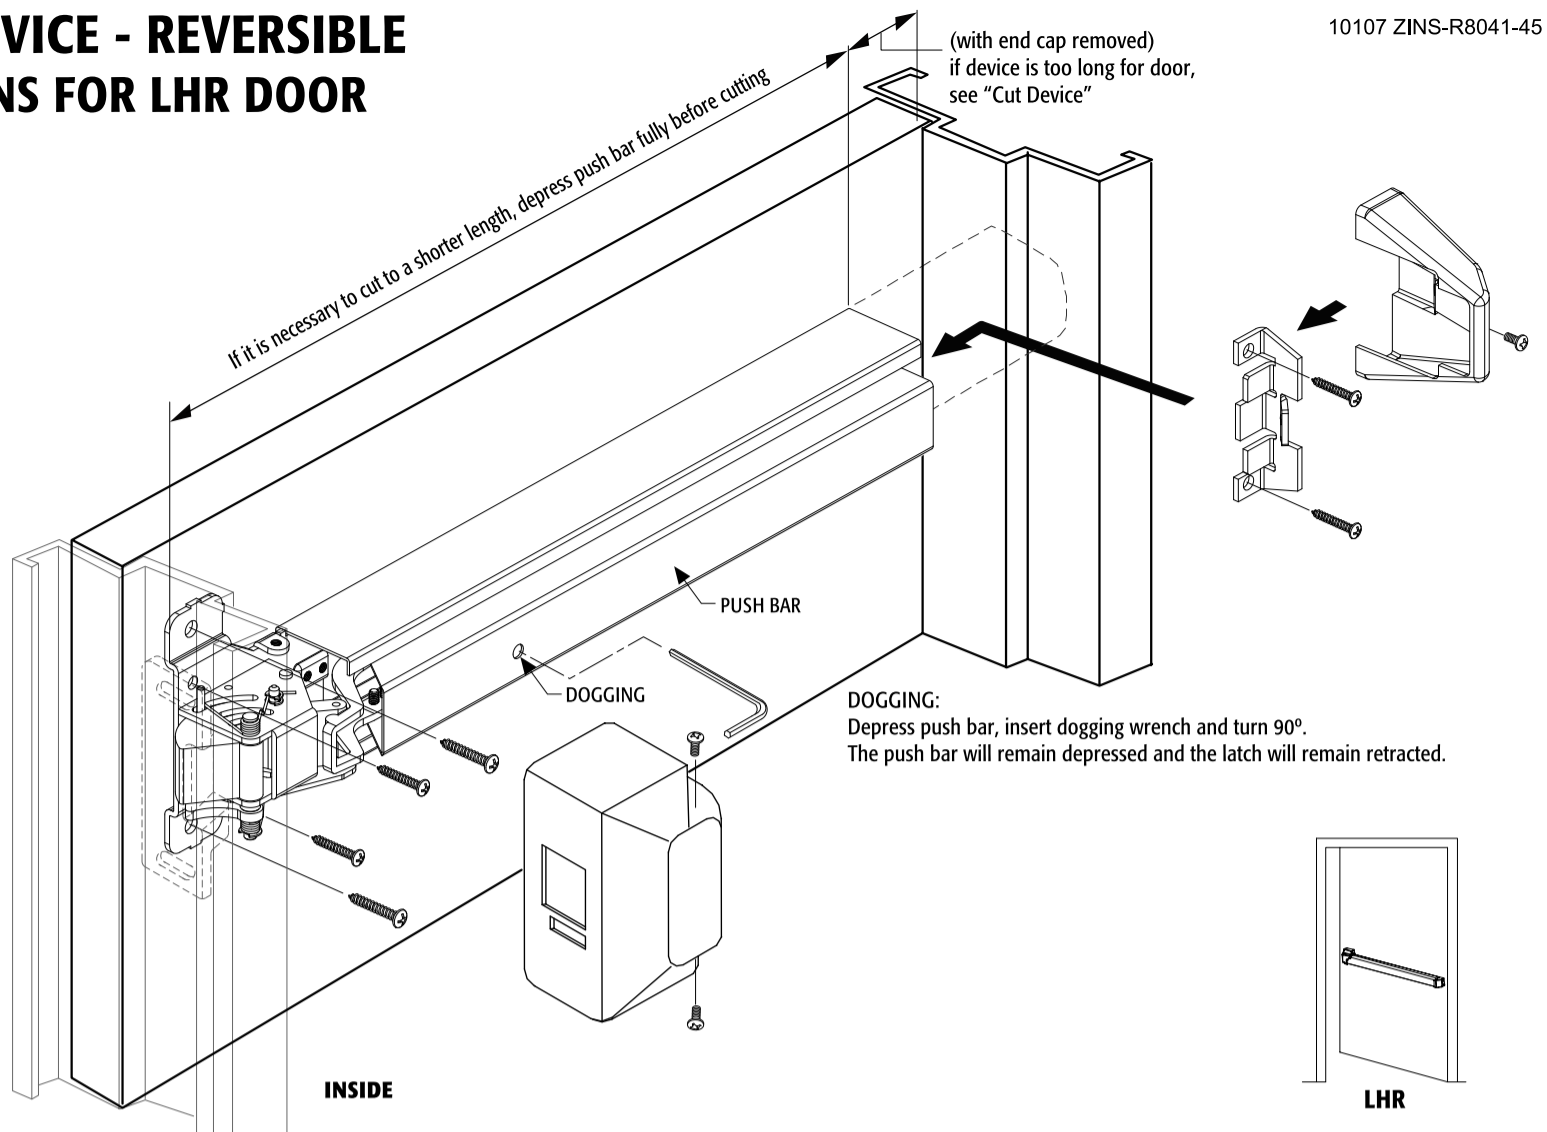

# UL520 SERIES RIM EXIT DEVICE - REVERSIBLE INSTALLATION INSTRUCTIONS FOR LHR DOOR

10107 ZINS-R8041-45

# UL520 SERIES RIM EXIT DEVICE - REVERSIBLE INSTALLATION INSTRUCTIONS FOR RHR DOOR