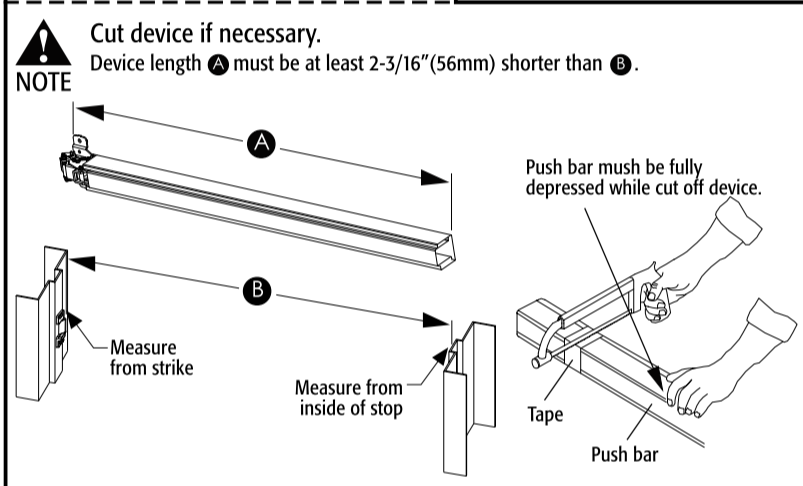

# UL520 SERIES RIM EXIT DEVICE - REVERSIBLE INSTALLATION INSTRUCTIONS FOR LHR DOOR

10107 ZINS-R8041-45

# UL520 SERIES RIM EXIT DEVICE - REVERSIBLE INSTALLATION INSTRUCTIONS FOR RHR DOOR