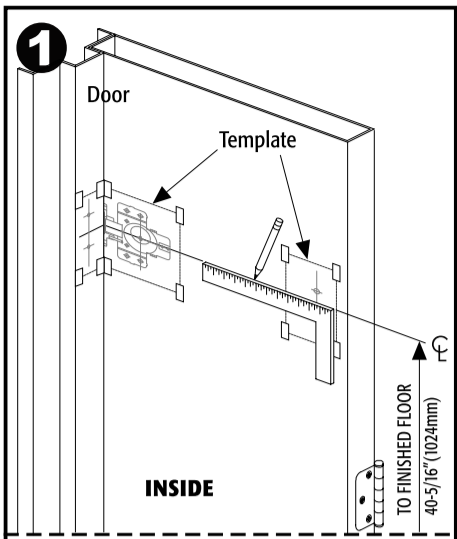

# UL520 SERIES RIM EXIT DEVICE - REVERSIBLE INSTALLATION INSTRUCTIONS FOR LHR DOOR

10107 ZINS-R8041-45

# UL520 SERIES RIM EXIT DEVICE - REVERSIBLE INSTALLATION INSTRUCTIONS FOR RHR DOOR