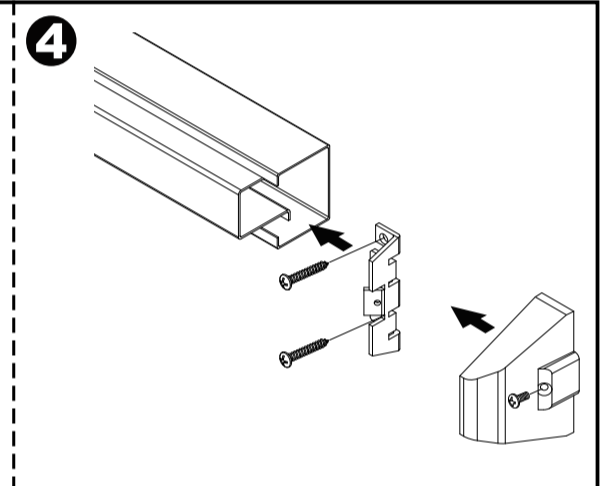

# UL520 SERIES RIM EXIT DEVICE - REVERSIBLE INSTALLATION INSTRUCTIONS FOR LHR DOOR

10107 ZINS-R8041-45

# UL520 SERIES RIM EXIT DEVICE - REVERSIBLE INSTALLATION INSTRUCTIONS FOR RHR DOOR