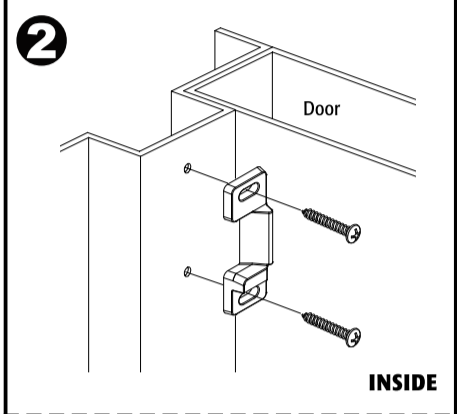

# UL520 SERIES RIM EXIT DEVICE - REVERSIBLE INSTALLATION INSTRUCTIONS FOR LHR DOOR

10107 ZINS-R8041-45

# UL520 SERIES RIM EXIT DEVICE - REVERSIBLE INSTALLATION INSTRUCTIONS FOR RHR DOOR