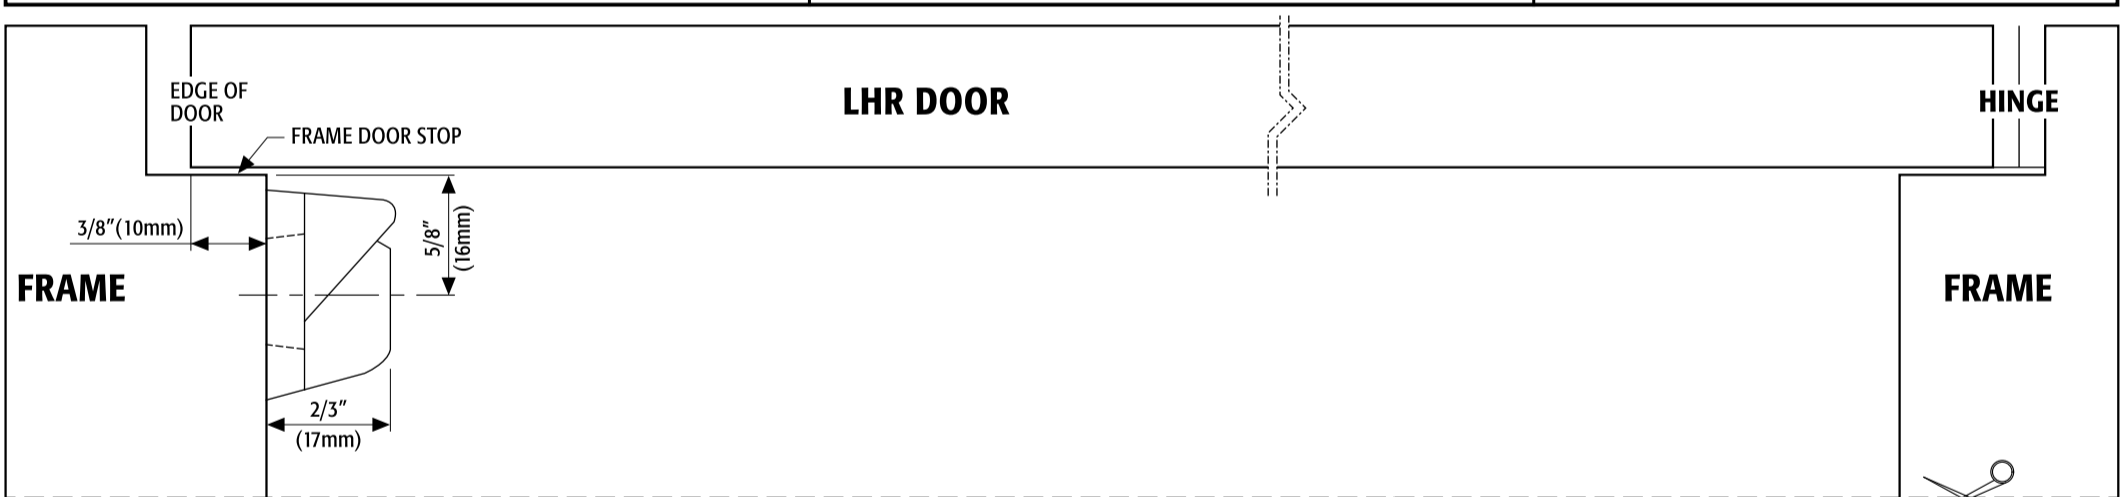

# UL520 SERIES RIM EXIT DEVICE - REVERSIBLE INSTALLATION INSTRUCTIONS FOR LHR DOOR

10107 ZINS-R8041-45

# UL520 SERIES RIM EXIT DEVICE - REVERSIBLE INSTALLATION INSTRUCTIONS FOR RHR DOOR