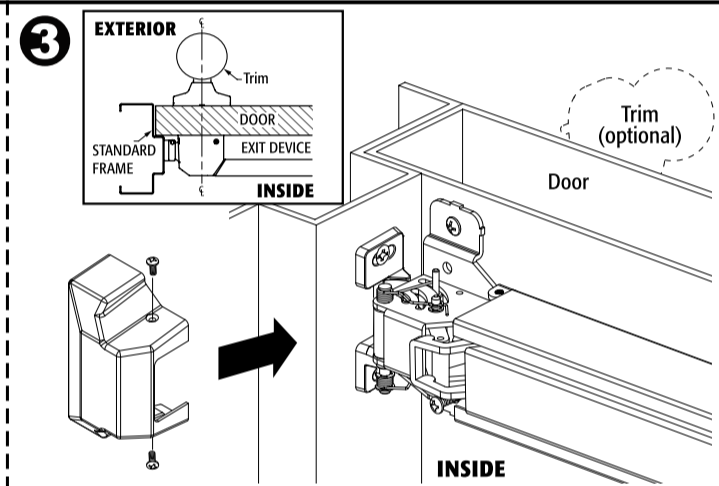

# UL520 SERIES RIM EXIT DEVICE - REVERSIBLE INSTALLATION INSTRUCTIONS FOR LHR DOOR

10107 ZINS-R8041-45

# UL520 SERIES RIM EXIT DEVICE - REVERSIBLE INSTALLATION INSTRUCTIONS FOR RHR DOOR