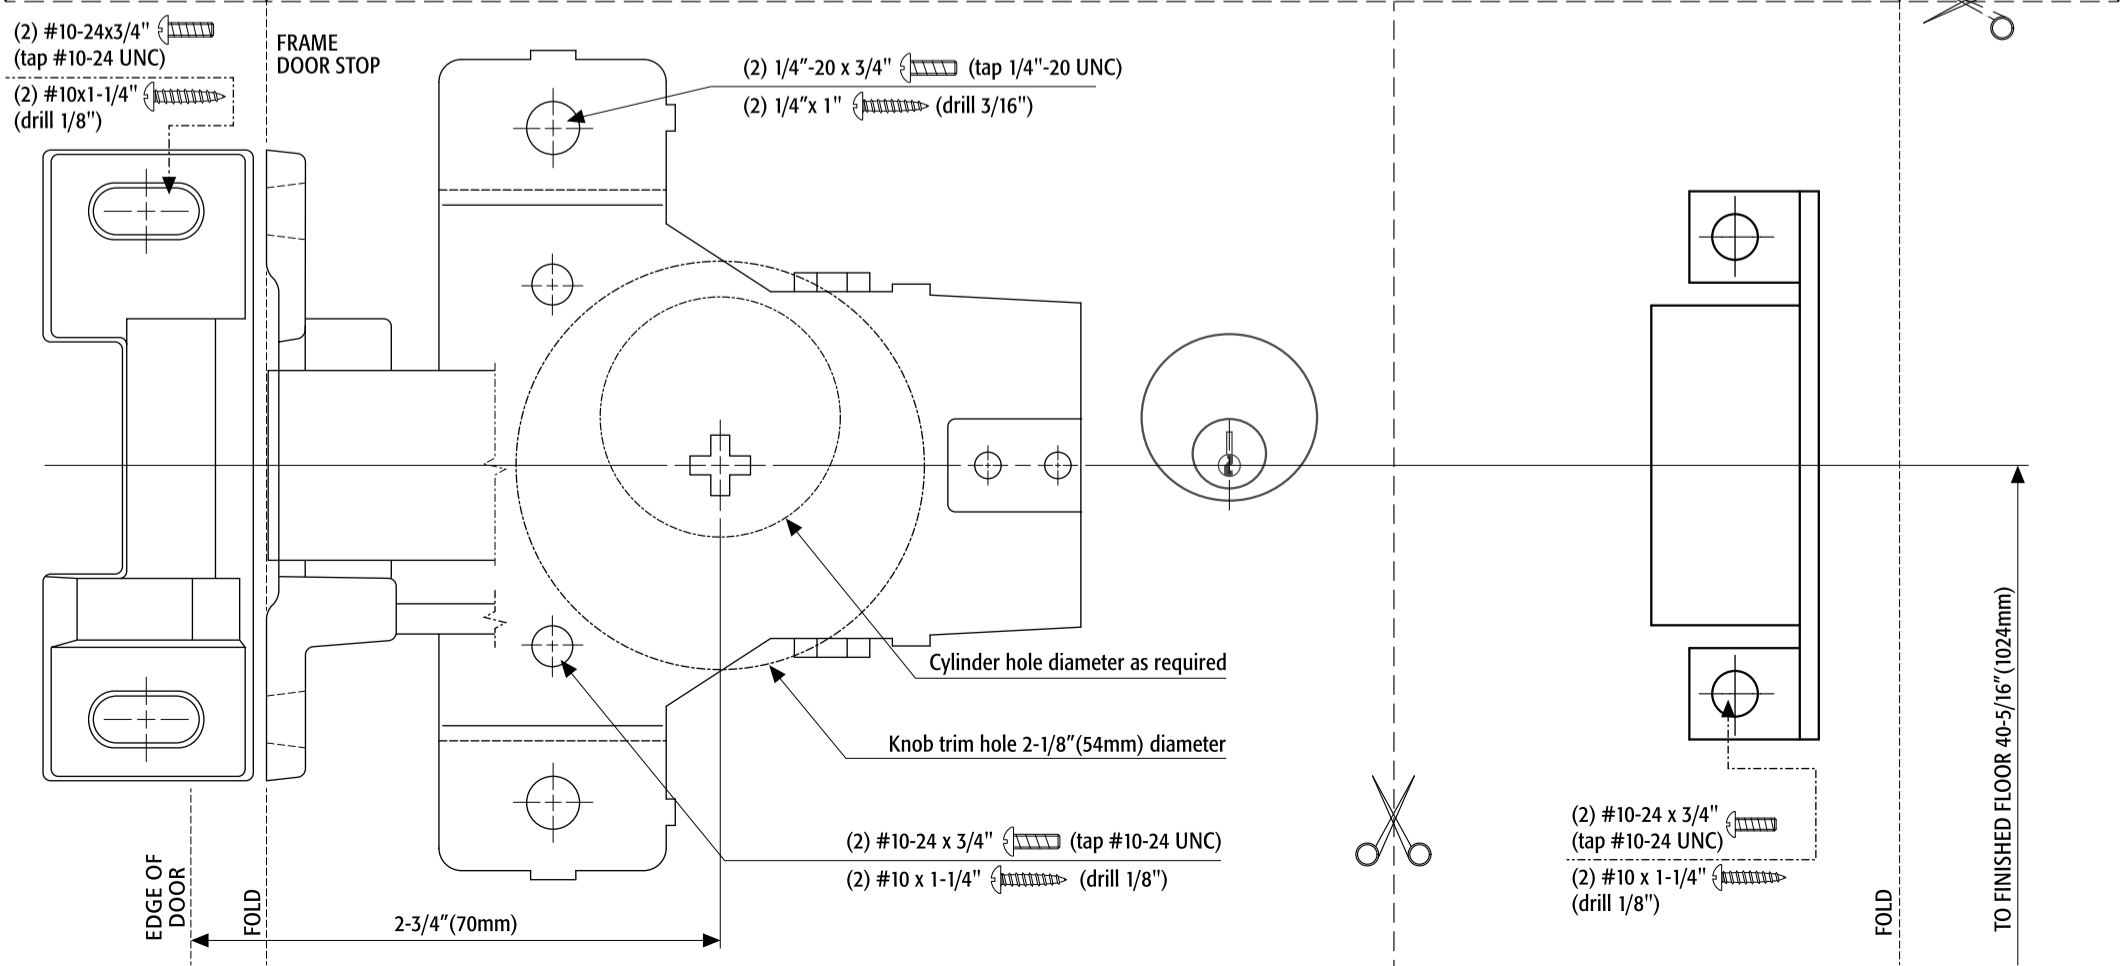

# UL520 SERIES RIM EXIT DEVICE - REVERSIBLE INSTALLATION INSTRUCTIONS FOR LHR DOOR

10107 ZINS-R8041-45

# UL520 SERIES RIM EXIT DEVICE - REVERSIBLE INSTALLATION INSTRUCTIONS FOR RHR DOOR