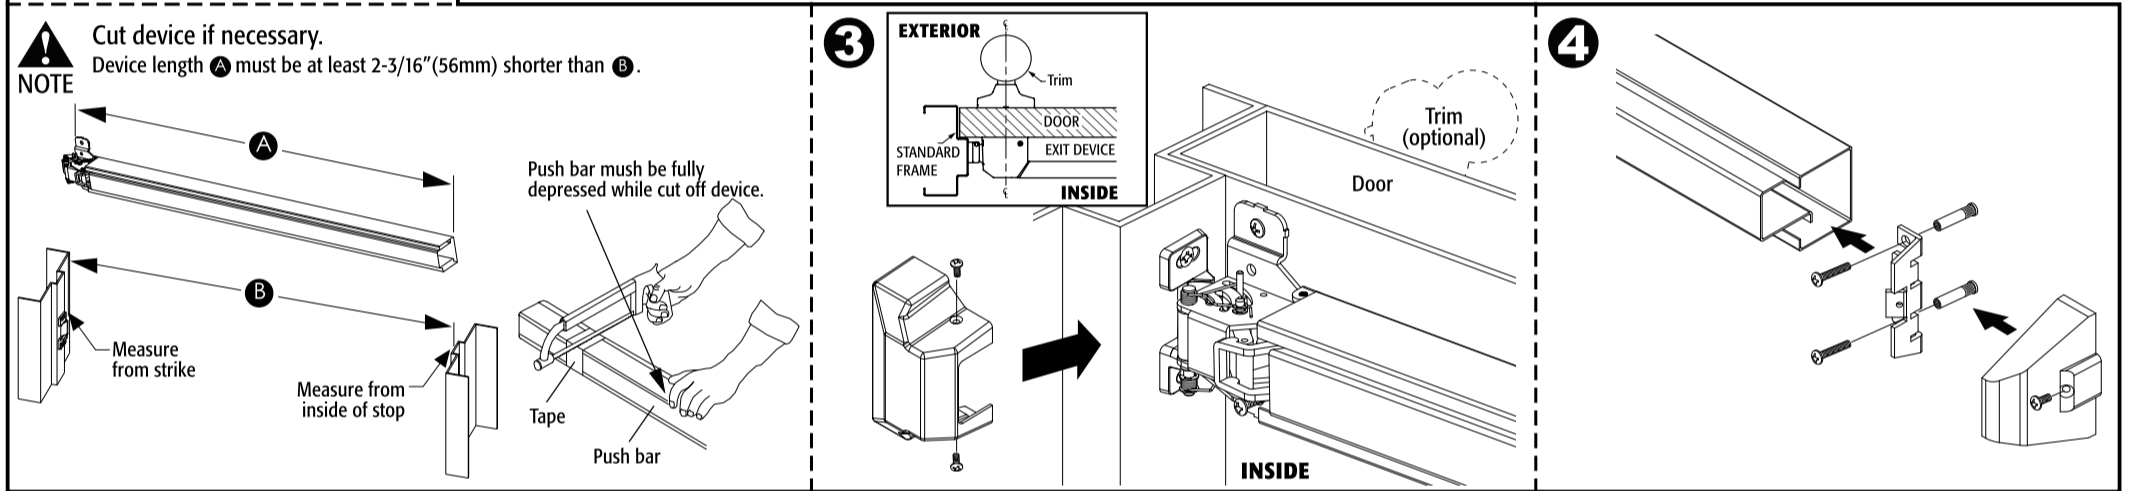

52029 SERIES RIM EXIT DEVICE - REVERSIBLE INSTALLATION INSTRUCTIONS FOR LHR DOOR

10107 ZINS-R8042-45

52029 SERIES RIM EXIT DEVICE - REVERSIBLE INSTALLATION INSTRUCTIONS FOR RHR DOOR