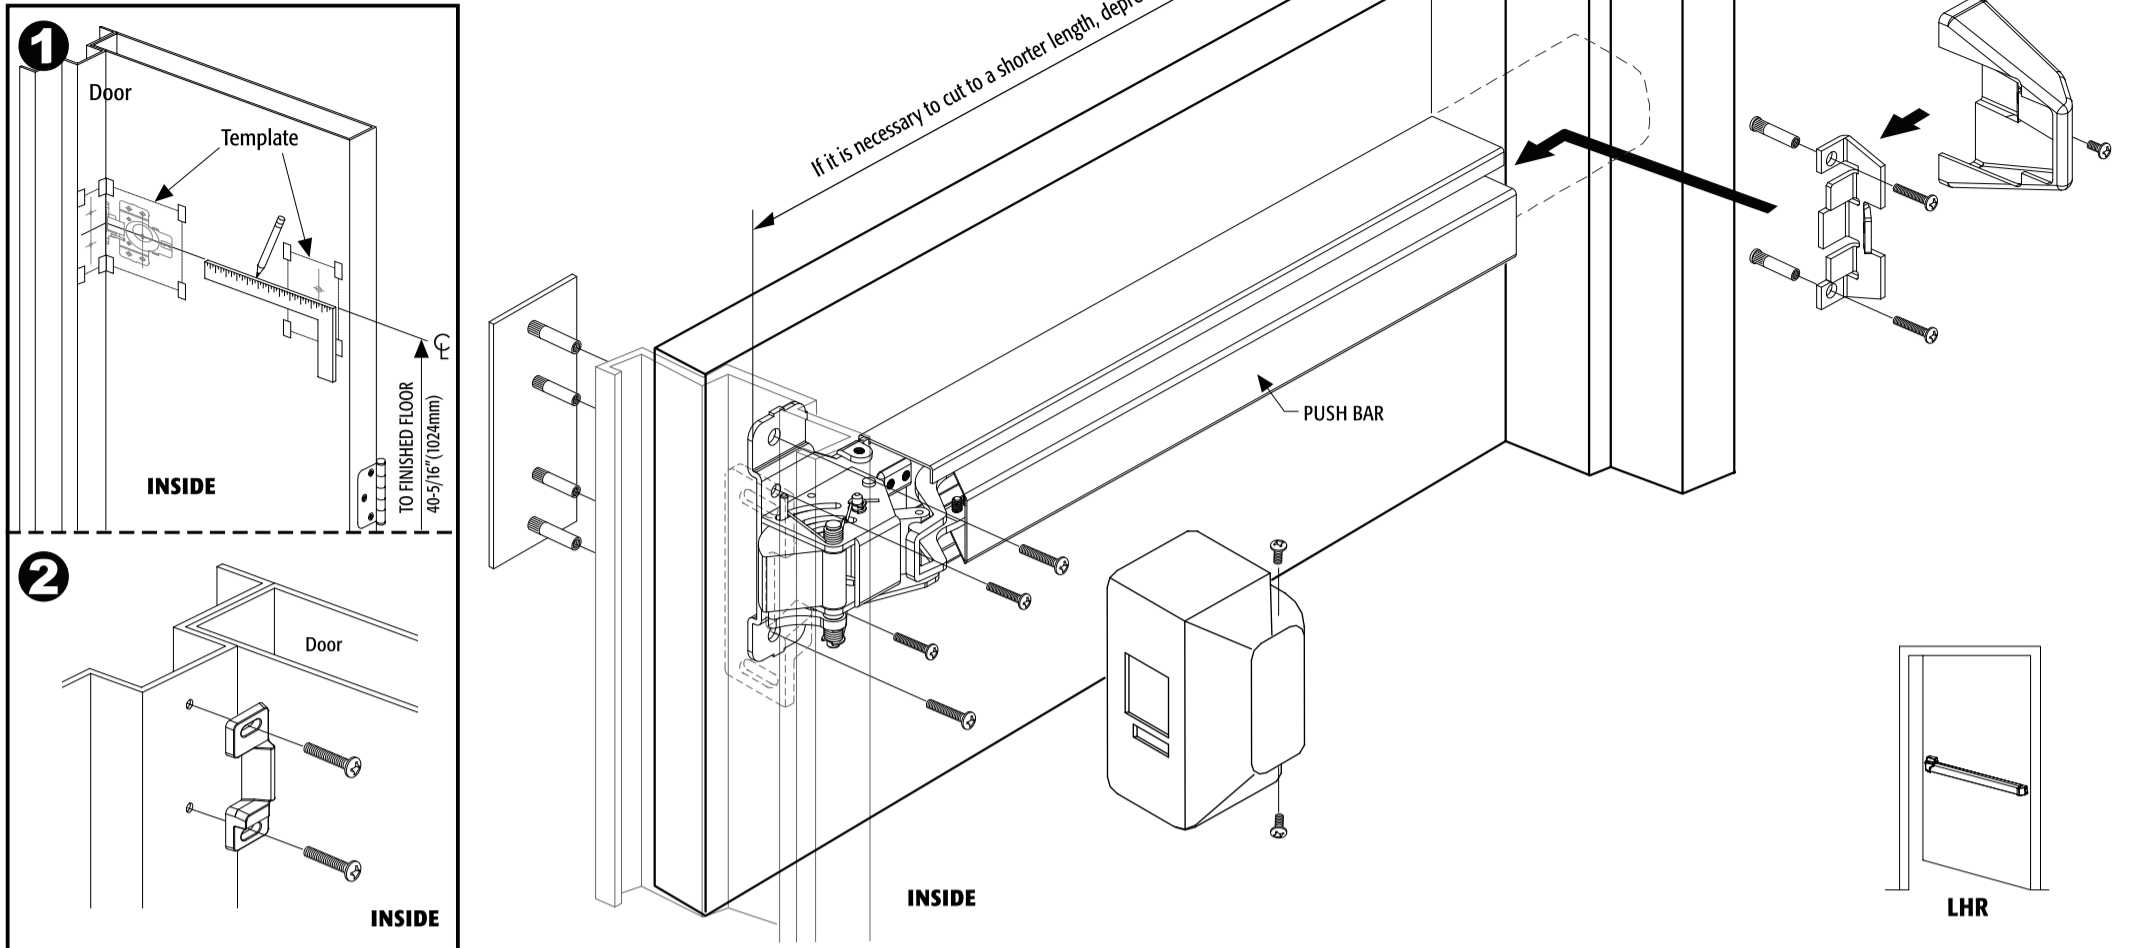

52029 SERIES RIM EXIT DEVICE - REVERSIBLE INSTALLATION INSTRUCTIONS FOR LHR DOOR

10107 ZINS-R8042-45

52029 SERIES RIM EXIT DEVICE - REVERSIBLE INSTALLATION INSTRUCTIONS FOR RHR DOOR