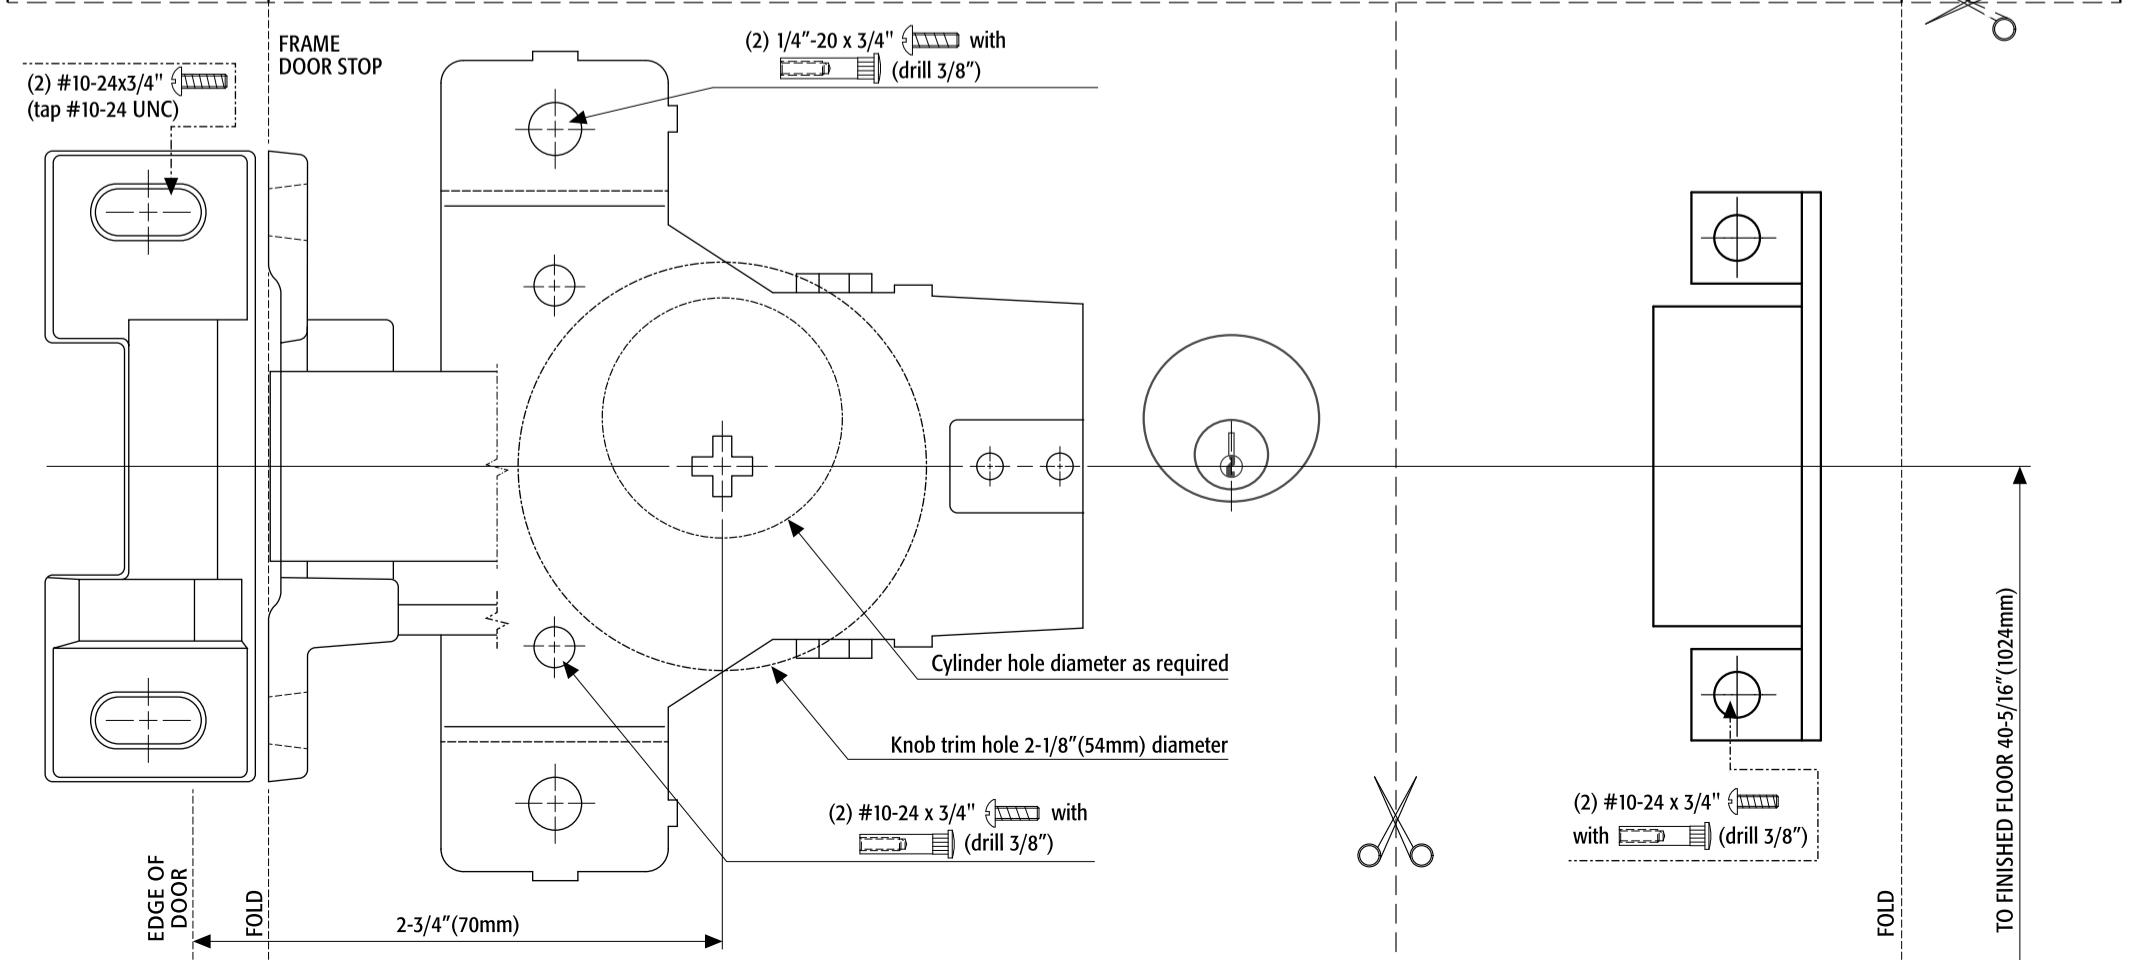

52029 SERIES RIM EXIT DEVICE - REVERSIBLE INSTALLATION INSTRUCTIONS FOR LHR DOOR

10107 ZINS-R8042-45

52029 SERIES RIM EXIT DEVICE - REVERSIBLE INSTALLATION INSTRUCTIONS FOR RHR DOOR