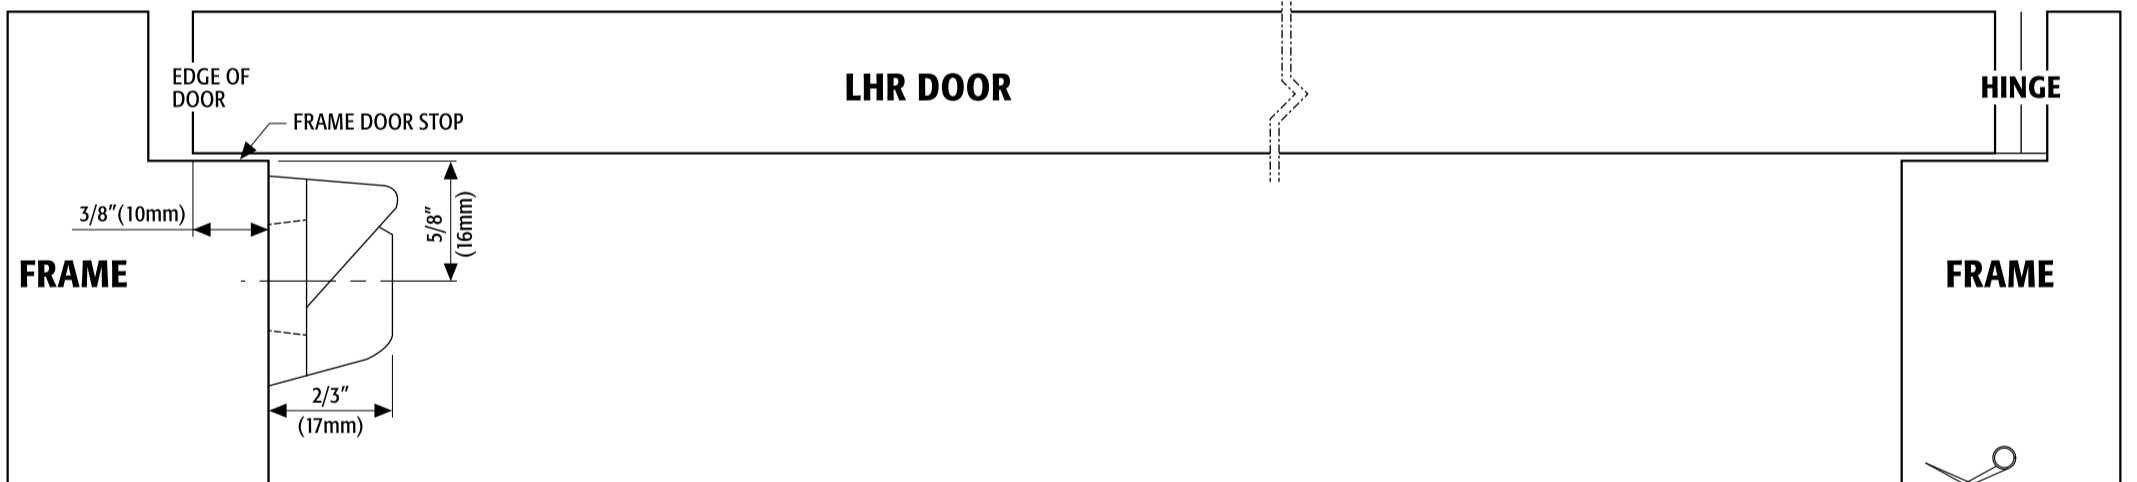

52029 SERIES RIM EXIT DEVICE - REVERSIBLE INSTALLATION INSTRUCTIONS FOR LHR DOOR

10107 ZINS-R8042-45

52029 SERIES RIM EXIT DEVICE - REVERSIBLE INSTALLATION INSTRUCTIONS FOR RHR DOOR